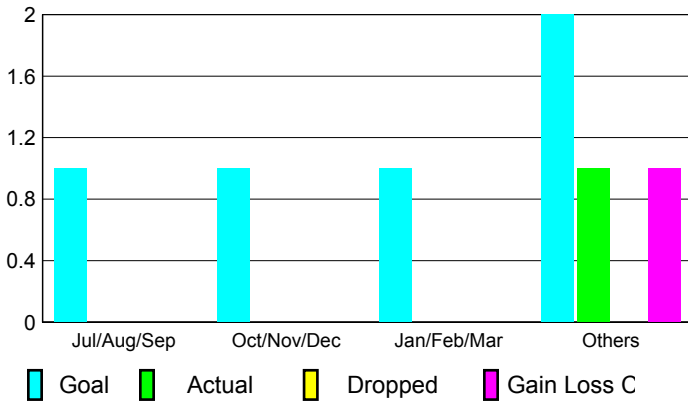

2008-2009 GMT Quarterly Report for District (or Undistricted) **District 8 N**

GMT: **LELAND KOLKMEYER**

Location: **LOUISIANA**

GMT CA: **1 & 2**

CLUBS

Club Results 2008-2009

Clubs 2007-2008

Month	New Club Goal	Actual New Clubs	Actual Dropped Clubs	Gain/Loss of Clubs	Gain/Loss of Clubs
Jul/Aug/Sep	1	0	0	0	0
Oct/Nov/Dec	1	0	0	0	0
Jan/Feb/Mar	1	0	0	0	0
Apr/May/June	2	1	0	1	1
Totals	5	1	0	1	1

Club Results 2008-2009

Goal, New, Dropped, Gain/Loss

Comparison of Club Gain/Loss

Current Year Compared to the Previous Year