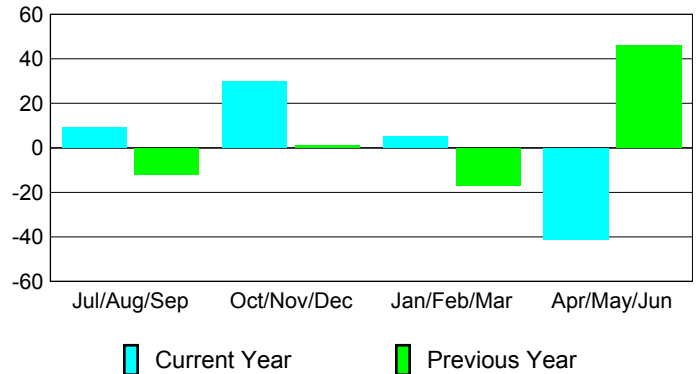

Gender Comparison 2008-2009

Male

Female