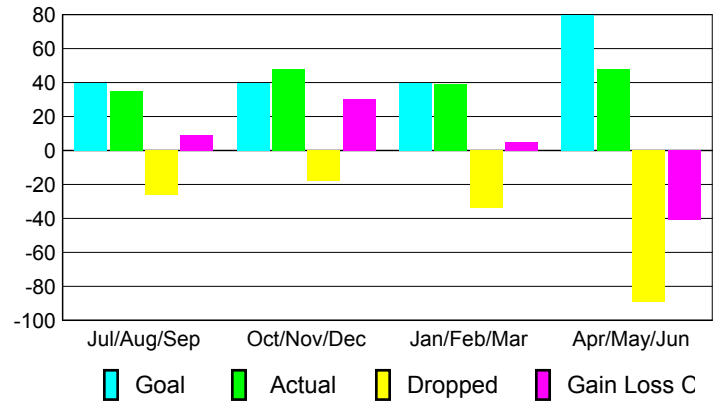

Membership Results 2008-2009

Goal, New, Dropped, Gain/Loss

Comparison of Membership Gain/Loss

Current Year Compared to the Previous Year